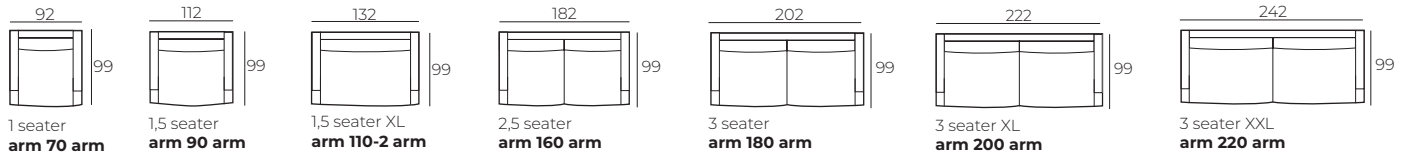

Fabric

2. Legs

IMPORTANT:

Upholstered furniture is handmade using soft materials, therefore measurements can vary in all modules by up to **+/-2 cm**.
 Modules and combinations shown in 2D drawings are left-sided. Modules and combinations can be mirrored from left to right.
 For an additional fee, the sides of each seater module can be covered in fabric.

Modules

Scale 1:100

BLOSSOM

Modules with armrest

Scale 1:100

Combinations

Daybed

Accessories