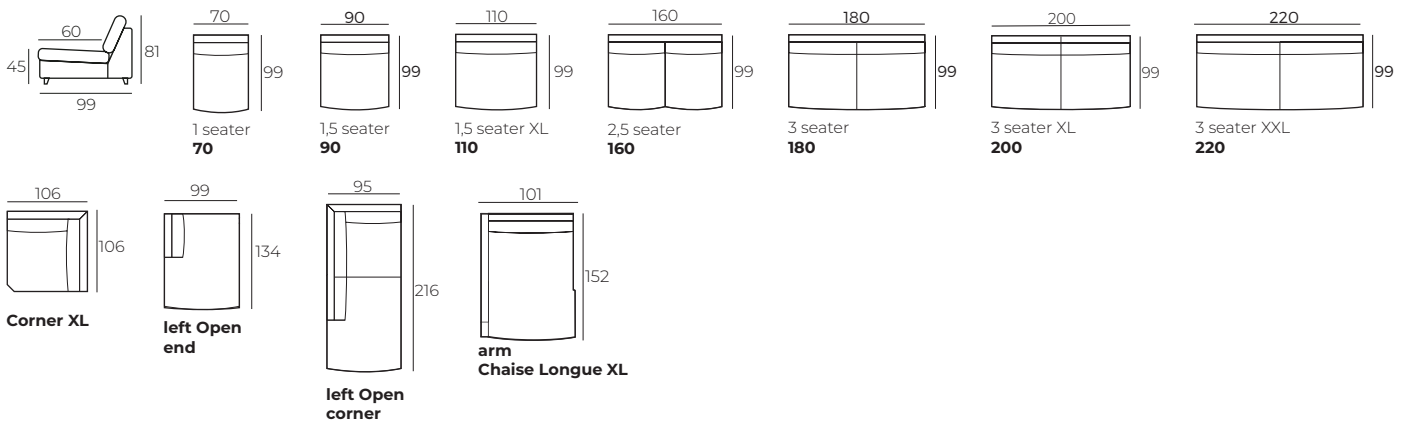

Fabric

2. Legs

IMPORTANT:

Upholstered furniture is handmade using soft materials, therefore measurements can vary in all modules by up to **+/-2 cm**.
 Modules and combinations shown in 2D drawings are left-sided. Modules and combinations can be mirrored from left to right.
 For an additional fee, the sides of each seater module can be covered in fabric.

Modules

Scale 1:100

BLOSSOM

Modules with armrest

Scale 1:100

Combinations

Daybed

Accessories