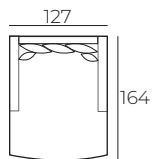

Fabric

2. Legs

IMPORTANT:

Upholstered furniture is handmade using soft materials, therefore measurements can vary in all modules by up to **+/-2 cm**.
 Modules and combinations shown in 2D drawings are left-sided. Modules and combinations can be mirrored from left to right.
 For an additional fee, the sides of each seater module can be covered in fabric.

Modules

Scale 1:100

BLOSSOM

Modules with armrest

Scale 1:100

Combinations

Daybed

Accessories