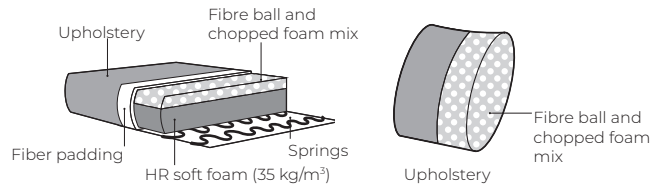

BLOSSOM

VILMERS

BLOSSOM

Daybed

Loose cushions

Removable cover

Comfort

1. Upholstery

Fabric

2. Legs

IMPORTANT:

Upholstered furniture is handmade using soft materials, therefore measurements can vary in all modules by up to **+/-2 cm**.
 Modules and combinations shown in 2D drawings are left-sided. Modules and combinations can be mirrored from left to right.
 For an additional fee, the sides of each seater module can be covered in fabric.