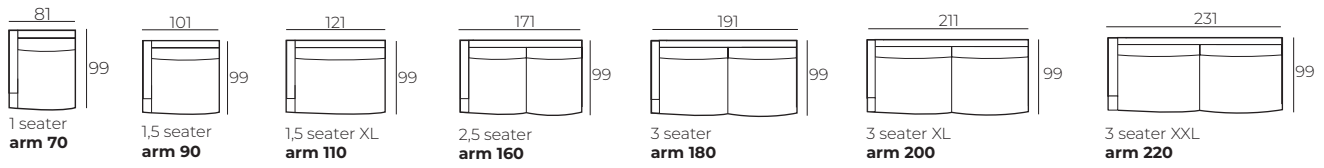

Fabric

2. Legs

IMPORTANT:

Upholstered furniture is handmade using soft materials, therefore measurements can vary in all modules by up to **+/-2 cm**.
 Modules and combinations shown in 2D drawings are left-sided. Modules and combinations can be mirrored from left to right.
 For an additional fee, the sides of each seater module can be covered in fabric.

Modules

Scale 1:100

BLOSSOM

Modules with armrest

Scale 1:100

Combinations

Daybed

Accessories